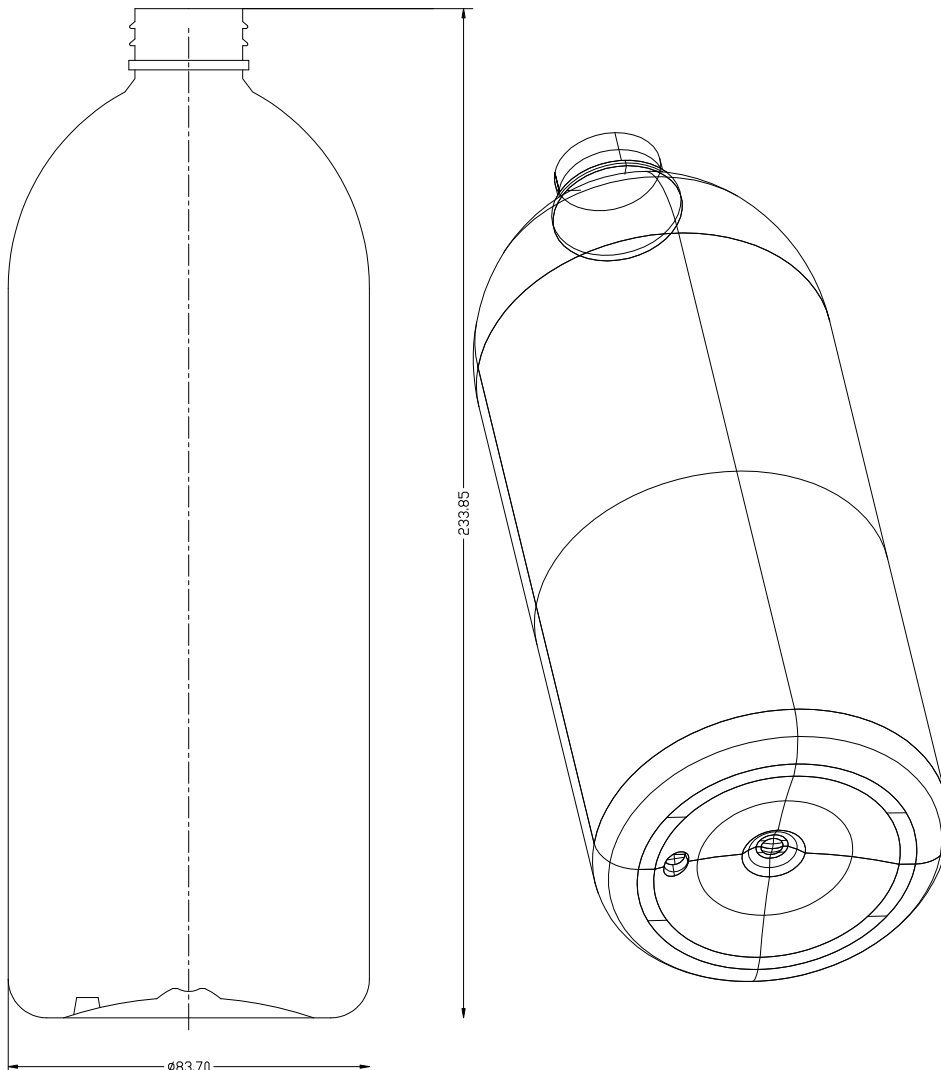

Conta-Pack Pty Ltd

A.B.N 16 126 440 837

PO Box 3075, Clontarf Qld 4019

1/39 Grice Street, Clontarf Qld 4019

Phone: (07) 3333 2281

Fax: (07) 3889 3624

Specification Sheet

Product Name	1lt Tall Boston
Product Code	E1(?)-TB-PT <small>see std colours below for colour code</small>
Material	PET
Bottle Weight	50gm \pm 2gm
Bottle Height	234mm \pm 2mm
Bottle Diameter	\varnothing 84mm \pm 2mm
Bottle Brim Full	1068ml \pm 10ml
Neck/Closure Specification	28mm x 410 (28410)
Standard Colours	Clear (N), White (W), Amber (A), Black (B), Cobalt Blue (CB)
Min qty for non-std colour	5,000 bottles
Carton / Pallet Quantity	112 / 1344
Specification Date	21st August 2014